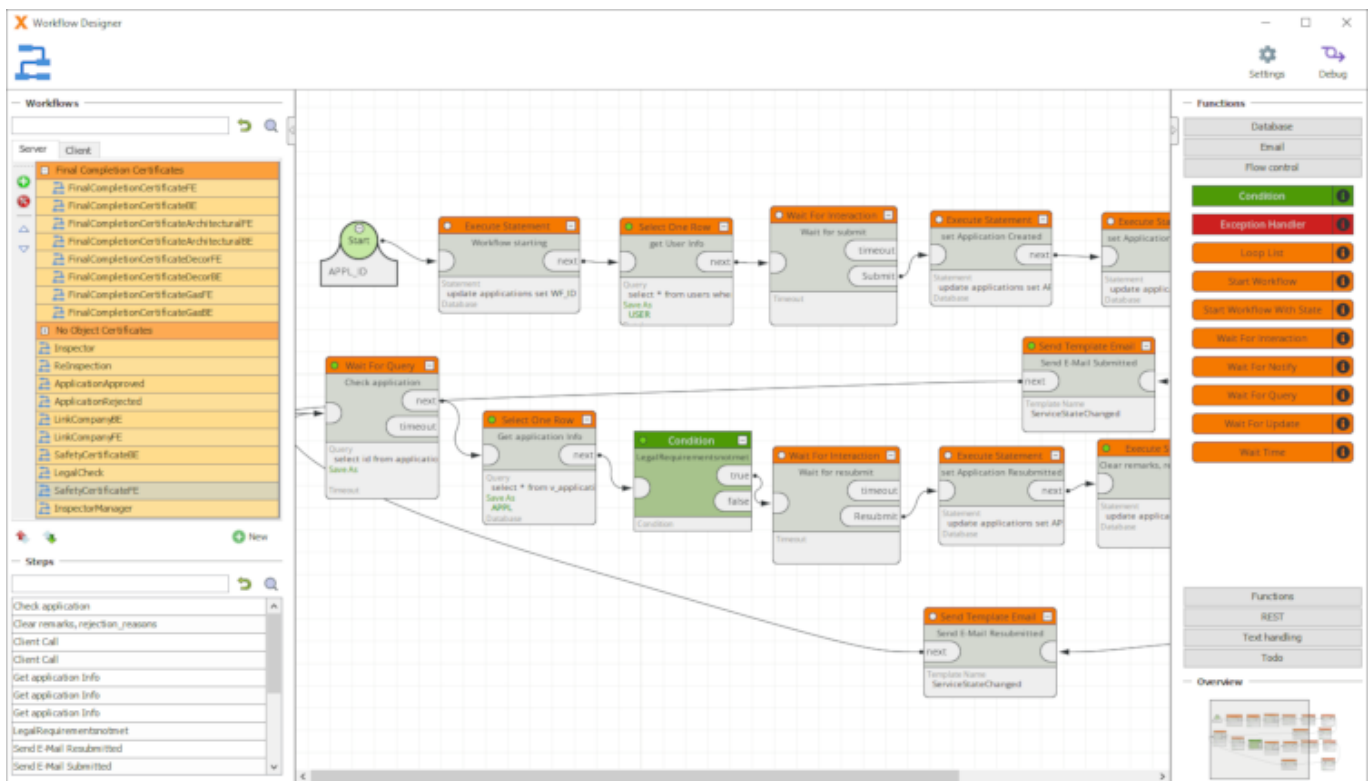

This is the place for the workflow engine documentation. It's database driven and can be configured and extended for your needs.

The engine can be embedded in any Java application and even [Oracle Forms](#).

Documentation

[Quartz Scheduler Integration](#)

Examples

[Loop List](#)

[Oracle Forms Integration](#)

Additional Content

[Mail Server Configuration](#)

[Start Workflow on Server Side](#)

[Check if Workflow is Running](#)

[Custom Function](#)

[REST API](#)

From: <https://doc.sibvisions.com/> - **Documentation**

Permanent link: <https://doc.sibvisions.com/workflow/home>

Last update: **2020/06/15 12:20**