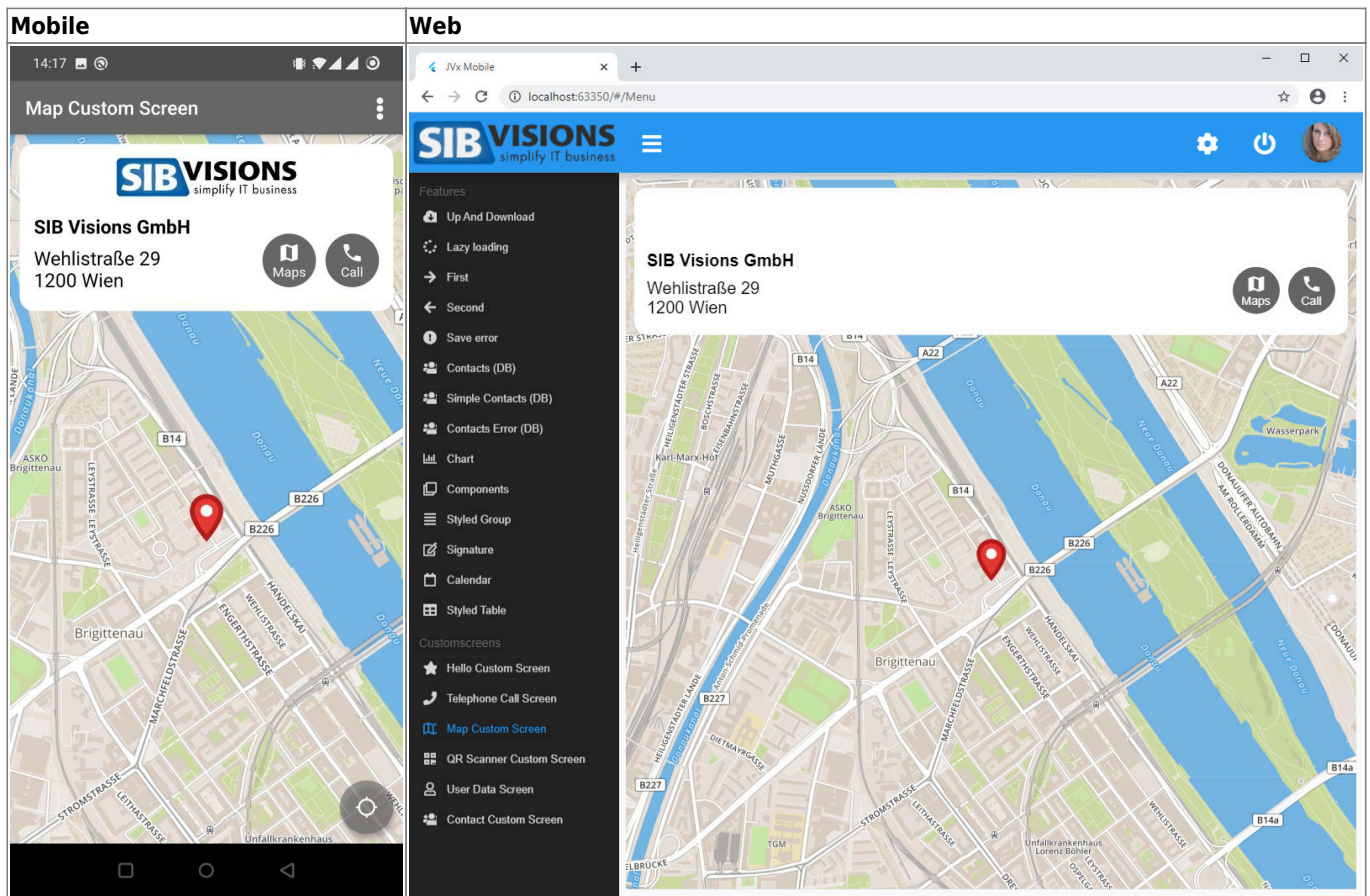

Table of Contents

The example widget for Map integratin can be found [here](#).

Impressions:

From: <https://doc.sibvisions.com/> - **Documentation**

Permanent link: https://doc.sibvisions.com/flutterui/map_integration