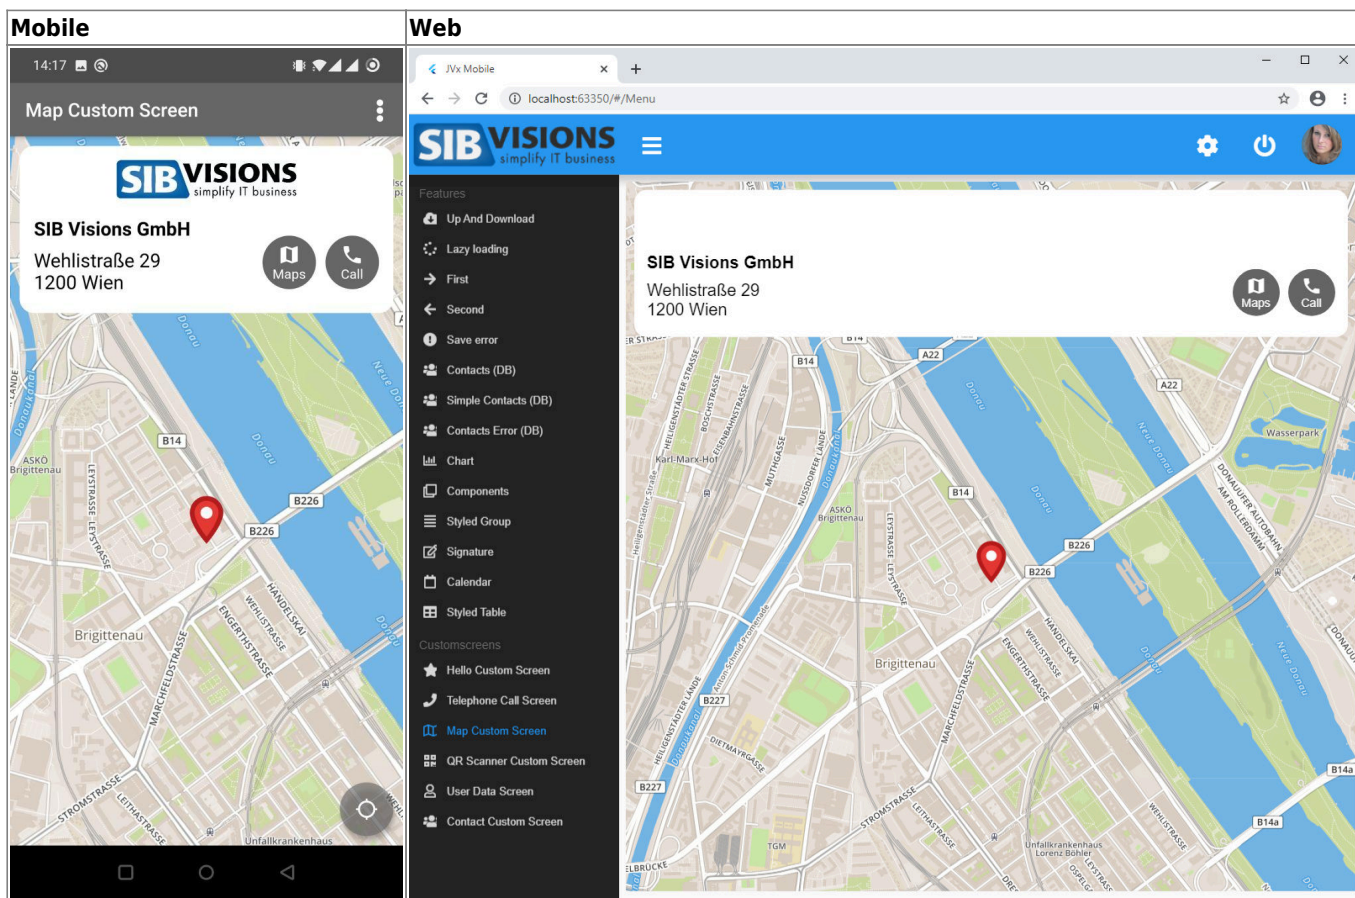

# Table of Contents

An example screen for Map integration can be found [here](#). The widget can be found [here](#).

Impressions:

From: <http://doc.sibvisions.com/> - **Documentation**

Permanent link: [http://doc.sibvisions.com/flutterui/map\\_integration](http://doc.sibvisions.com/flutterui/map_integration)