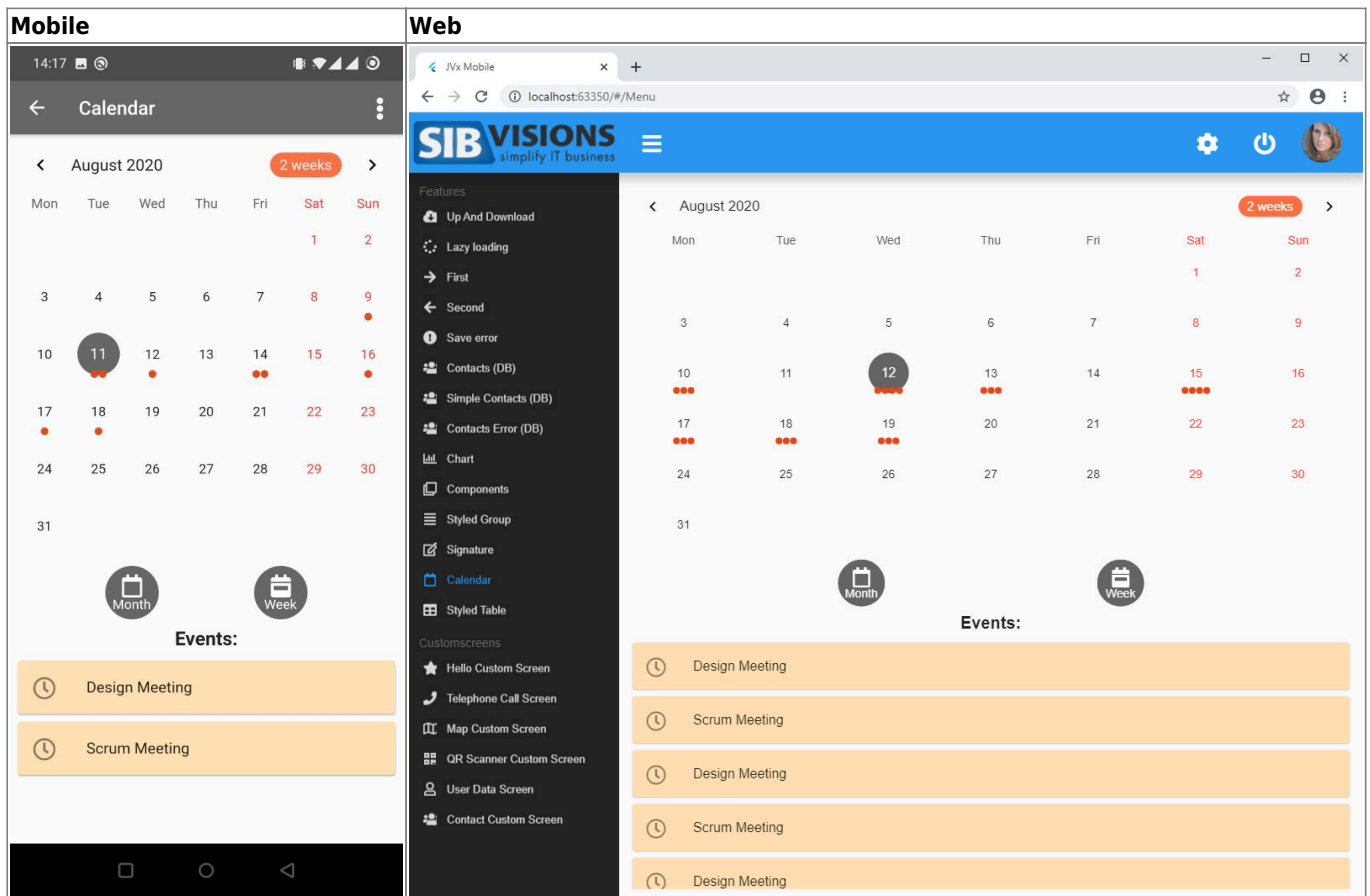

Table of Contents

The example widget for Calendar integration can be found [here](#).

Impressions:

From: <https://doc.sibvisions.com/> - **Documentation**

Permanent link: https://doc.sibvisions.com/flutterui/calendar_integration