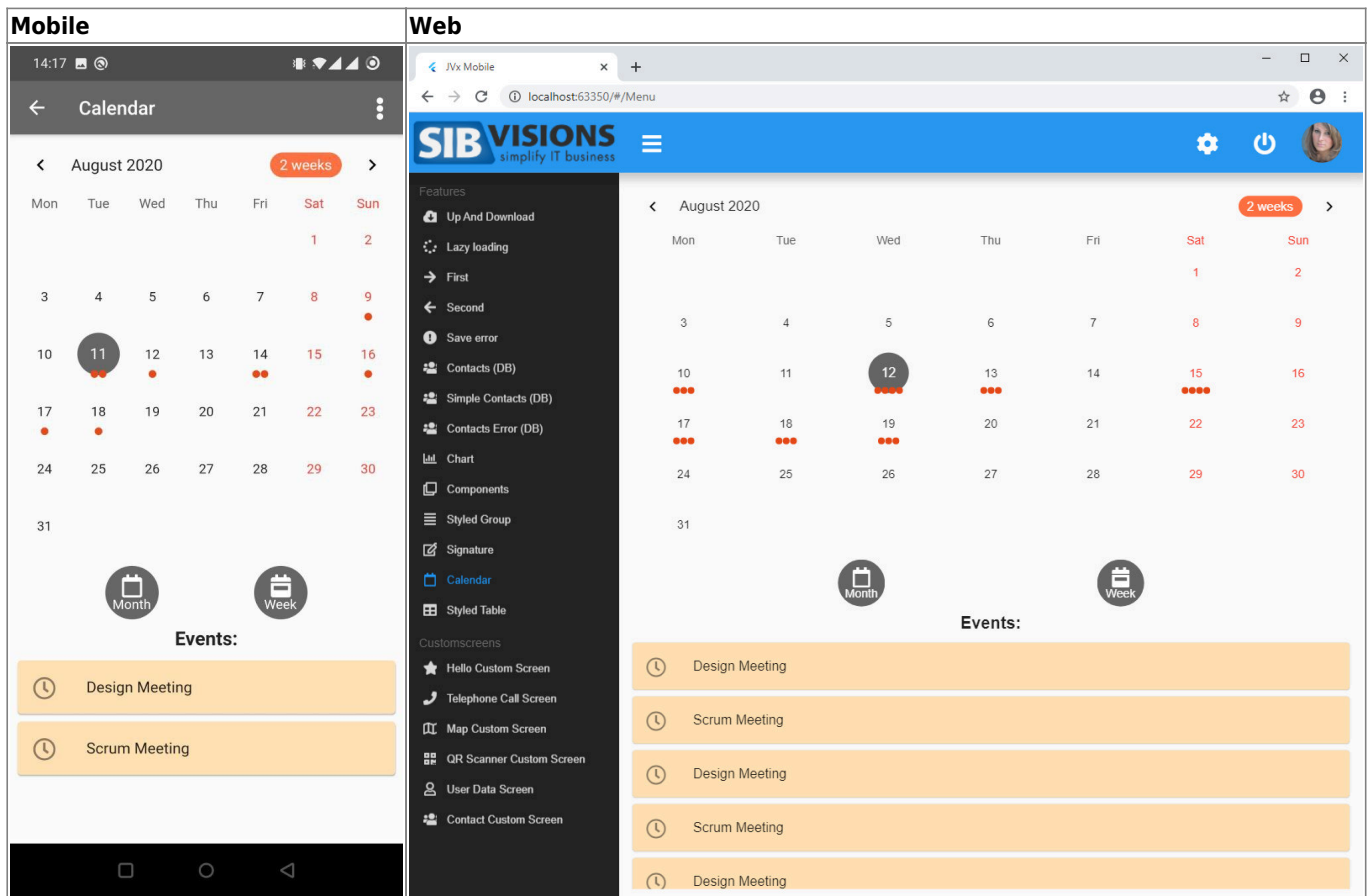

# Table of Contents

The example widget for Calendar integration can be found [here](#).

Impressions:

From: <https://doc.sibvisions.com/> - **Documentation**

Permanent link: [https://doc.sibvisions.com/flutterui/calendar\\_integration](https://doc.sibvisions.com/flutterui/calendar_integration)